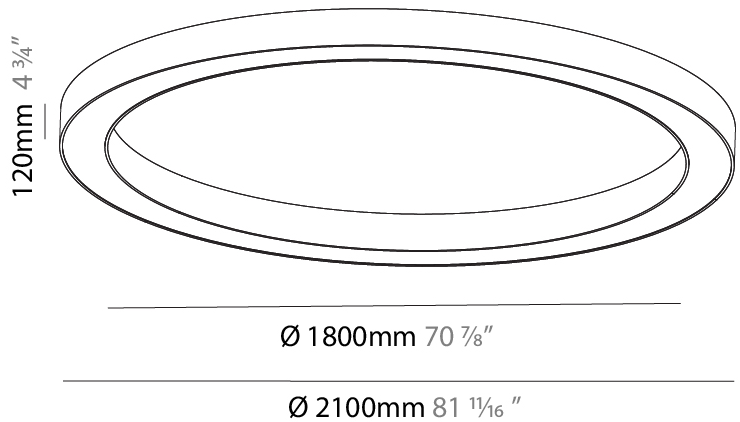

1. To build a product code in our configurator select the specify button on the base model # product page
2. To build a manual product code on this datasheet choose from the options listed below in blue font and add the suffix to the base model #

GENERAL

Series: Glorious
Subseries: Glorious 150
Partner: Prolicht
Division: Architectural
Installation: Surface
Product Type: Ceiling Surface
Mounting Location: Ceiling
Light Distribution: Direct

PHYSICAL

Shape: Round
Diameter (mm): 2100
Diameter (in): 82 11/16
Height (mm): 120
Height (in): 4 3/4
Weight (kg): 25.133
Weight (lbs): 55.29
Diffuser: PMMA - Opal
Fixture Finish: SSR / BKV / CWI / CRY / HAB / UFT / ITA / RUA / FTG / MYG / LOD / PUS / FRO / FUP / KIA / POP / BLS / SPG / MEY / GOH / CHC / COM / ABZ / JAG / OBR / MOS / ROR
Fixture Material: PMMA / Aluminum

ELECTRICAL

Lamp Type: LED (Zhaga Standard)
Input Wattage (W): 102.8
Total Output Wattage (W): 84 / 67.2 (3500K)
Dimming: 0-10V Dimming / Phase Dimming (120Vac Only)
Driver Included: Yes
Driver Location: Integrated
Driver Type: Constant Current - 120 / 277Vac
Driver Class: Class 2
Input Voltage (V): 120 - 277
Constant Current (MA): 350 / 700 (3500K)

LED

Color Temperature (°K): 2700 / 3000 / 3500 / 4000
Max. Delivered Lumen (lm): Max 10053
Nominal Lumen (lm): Max 14105
CRI: >90 CRI
Efficiency (%): 65
Lamp Life (hrs): 50000

OPTICAL

RATINGS AND CERTIFICATIONS

Certified By: Certified for North American Standards
IP rating: IP20