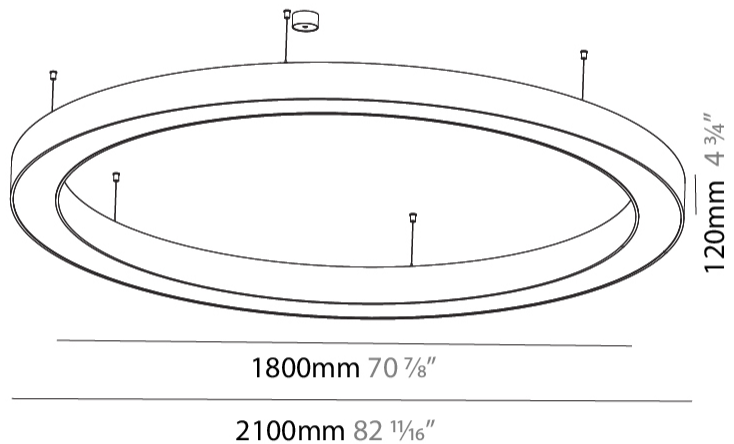

GENERAL

Series: Glorious
Subseries: Glorious 150
Partner: Prolicht
Division: Architectural
Installation: Suspension
Product Type: Pendant
Mounting Location: Ceiling
Light Distribution: Direct

PHYSICAL

Shape: Round
Diameter (mm): 2100
Diameter (in): 82 1/16
Height (mm): 120
Height (in): 4 3/4
Max. Overall Height (mm): 2120
Max. Overall Height (in): 83 7/16
Weight (kg): 25.9
Weight (lbs): 56.98
Diffuser: PMMA - Opal or Micro-Prism
Fixture Finish: [SSR / BKV / CWI / CRY / HAB / UFT / ITA / RUA / FTG / MYG / LOD / PUS / FRO / FUP / KIA / POP / BLS / SPG / MEY / GOH / CHC / COM / ABZ / JAG / OBR / MOS / ROR](#)
Fixture Material: PMMA / Aluminum

ELECTRICAL

Lamp Type: LED (Zhaga Standard)
Input Wattage (W): 102.8
Total Output Wattage (W): 84 / 67.2 (3500K)
Dimming: [0-10V Dimming / Phase Dimming (120Vac Only)](#)
Driver Included: Yes
Driver Location: Integrated
Driver Type: Constant Current
Driver Class: Class 2
Input Voltage (V): 120 - 277
Constant Current (MA): 350 / 700 (3500K)

LED

Color Temperature (°K): [2700 / 3000 / 3500 / 4000](#)
Max. Delivered Lumen (lm): Max 10053
Nominal Lumen (lm): Max 14105
CRI: >90 CRI
Efficiency (%): 65
Lamp Life (hrs): 50000

OPTICAL

RATINGS AND CERTIFICATIONS

Certified By: Certified for North American Standards
IP rating: IP20